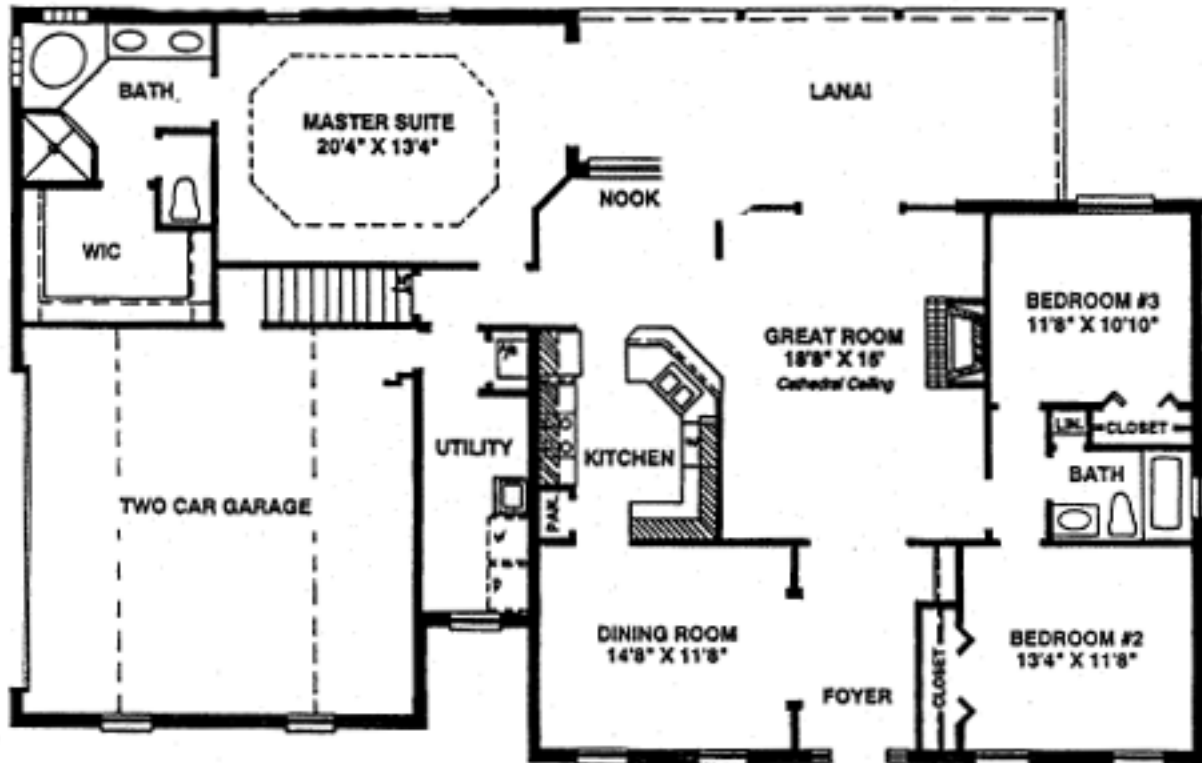

# THE HOMESTEAD

Living Area .....	1,930
Bonus Room .....	272
Garage .....	533
Lanai .....	284
Entry .....	144
Total Under Roof .....	3,163